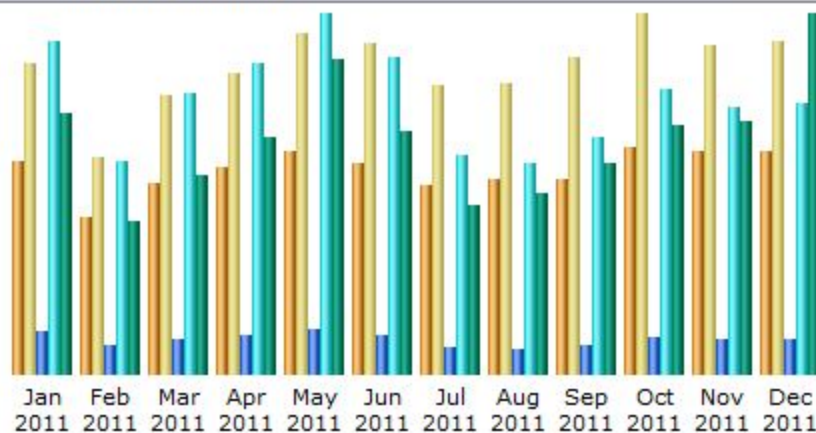

### Summary

Reported period Month Dec 2011  
 First visit 01 Dec 2011 - 00:00  
 Last visit 31 Dec 2011 - 23:59

	Unique visitors	Number of visits	Pages	Hits	Bandwidth
Viewed traffic *	<b>7,278</b>	<b>10,828</b> (1.48 visits/visitor)	<b>63,610</b> (5.87 Pages/Visit)	<b>495,684</b> (45.77 Hits/Visit)	<b>20.71 GB</b> (2005.64 KB/Visit)
Not viewed traffic *			<b>24,565</b>	<b>41,865</b>	<b>2.99 GB</b>

\* Not viewed traffic includes traffic generated by robots, worms, or replies with special HTTP status codes.

### Monthly history

Month	Unique visitors	Number of visits	Pages	Hits	Bandwidth
Jan 2011	6,910	10,116	78,472	609,933	15.06 GB
Feb 2011	5,107	7,058	51,653	390,042	8.85 GB
Mar 2011	6,221	9,102	65,056	516,495	11.50 GB
Apr 2011	6,740	9,802	72,177	571,824	13.62 GB
May 2011	7,259	11,132	83,900	660,843	18.15 GB
Jun 2011	6,847	10,782	71,827	581,172	14.02 GB
Jul 2011	6,144	9,412	48,178	400,861	9.75 GB
Aug 2011	6,341	9,499	45,843	388,535	10.40 GB
Sep 2011	6,381	10,348	54,065	436,115	12.10 GB
Oct 2011	7,393	11,721	68,558	523,521	14.28 GB
Nov 2011	7,281	10,731	64,971	488,805	14.59 GB
Dec 2011	7,278	10,828	63,610	495,684	20.71 GB
<b>Total</b>	<b>79,902</b>	<b>120,531</b>	<b>768,310</b>	<b>6,063,830</b>	<b>163.03 GB</b>

## Visits duration

Number of visits: 10,828 - Average: 226 s

Number of visits

Percent

0s-30s

7,447

68.7 %

30s-2mn