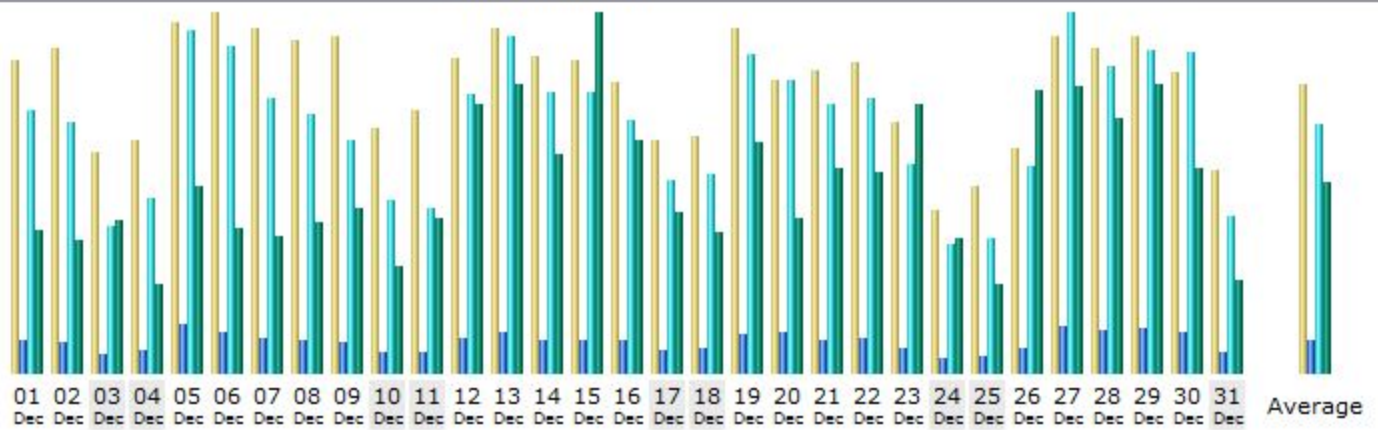

Days of month

Day	Number of visits	Pages	Hits	Bandwidth
01 Dec 2011	378	2,158	16,871	510.10 MB
02 Dec 2011	393	2,021	16,036	472.09 MB
03 Dec 2011	268	1,212	9,425	544.67 MB
04 Dec 2011	281	1,445	11,247	318.09 MB
05 Dec 2011	424	3,128	21,958	665.70 MB
06 Dec 2011	435	2,598	20,937	521.26 MB
07 Dec 2011	417	2,293	17,656	485.98 MB
08 Dec 2011	403	2,130	16,574	537.03 MB
09 Dec 2011	407	2,038	14,994	591.20 MB
10 Dec 2011	296	1,404	11,110	382.32 MB
11 Dec 2011	317	1,373	10,593	552.30 MB
12 Dec 2011	381	2,196	17,900	961.56 MB
13 Dec 2011	418	2,687	21,658	1.01 GB
14 Dec 2011	383	2,174	17,992	783.54 MB
15 Dec 2011	377	2,151	17,983	1.26 GB
16 Dec 2011	352	2,154	16,171	834.40 MB
17 Dec 2011	281	1,520	12,377	575.61 MB
18 Dec 2011	286	1,599	12,712	503.82 MB
19 Dec 2011	418	2,529	20,386	824.91 MB
20 Dec 2011	354	2,578	18,816	553.61 MB
21 Dec 2011	367	2,116	17,227	731.16 MB
22 Dec 2011	376	2,183	17,600	719.88 MB
23 Dec 2011	303	1,588	13,426	963.38 MB
24 Dec 2011	198	973	8,221	484.28 MB
25 Dec 2011	226	1,087	8,591	319.22 MB
26 Dec 2011	273	1,547	13,211	1009.38 MB
27 Dec 2011	407	3,021	23,075	1.00 GB
28 Dec 2011	393	2,815	19,713	912.38 MB
29 Dec 2011	407	2,937	20,697	1.01 GB
30 Dec 2011	363	2,606	20,513	733.08 MB
31 Dec 2011	246	1,349	10,014	334.58 MB
Average	349	2,051	15,989	684.13 MB
Total	10,828	63,610	495,684	20.71 GB