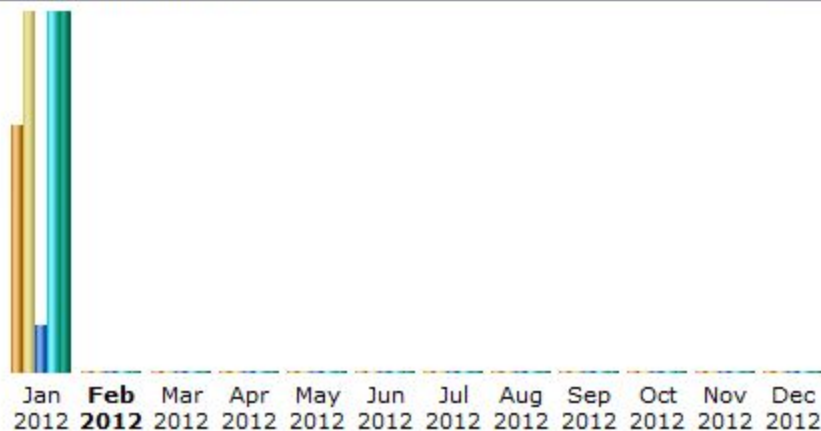

Last Update: 31 Jan 2012 - 20:06

Reported period: Jan 2012 OK

Summary

Reported period: Month Jan 2012
First visit: 01 Jan 2012 - 00:00
Last visit: 31 Jan 2012 - 20:05

	Unique visitors	Number of visits	Pages	Hits	Bandwidth
Viewed traffic *	8,158	11,890 (1.45 visits/visitor)	78,024 (6.56 Pages/Visit)	608,257 (51.15 Hits/Visit)	24.78 GB (2184.98 KB/Visit)
Not viewed traffic *			13,261	34,008	2.21 GB

* Not viewed traffic includes traffic generated by robots, worms, or replies with special HTTP status codes.

Monthly history

Month	Unique visitors	Number of visits	Pages	Hits	Bandwidth
Jan 2012	8,158	11,890	78,024	608,257	24.78 GB
Feb 2012	0	0	0	0	0
Mar 2012	0	0	0	0	0
Apr 2012	0	0	0	0	0
May 2012	0	0	0	0	0
Jun 2012	0	0	0	0	0
Jul 2012	0	0	0	0	0
Aug 2012	0	0	0	0	0
Sep 2012	0	0	0	0	0
Oct 2012	0	0	0	0	0
Nov 2012	0	0	0	0	0
Dec 2012	0	0	0	0	0
Total	8,158	11,890	78,024	608,257	24.78 GB