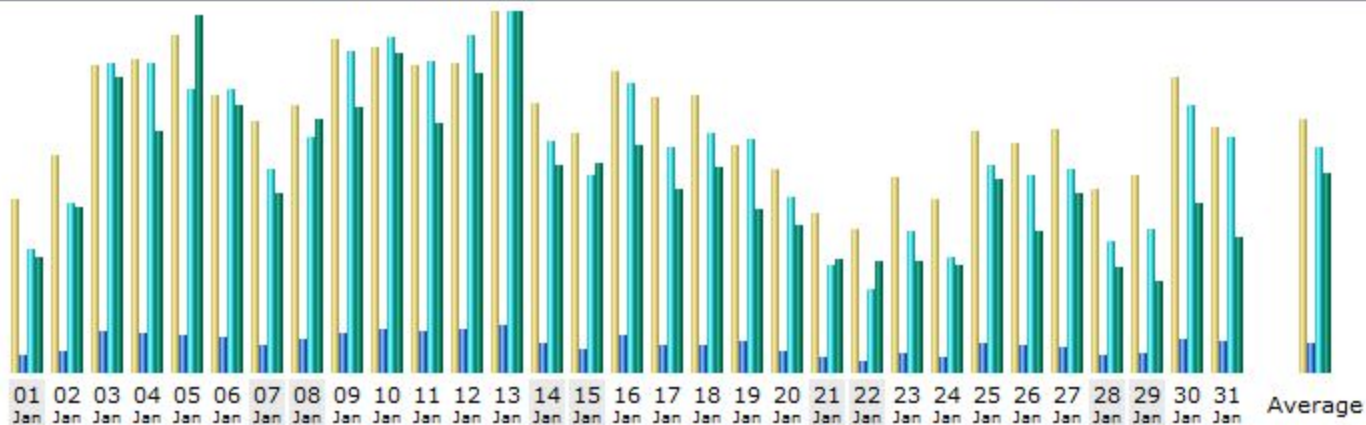

Days of month

Day	Number of visits	Pages	Hits	Bandwidth
01 Jan 2012	262	1,411	10,769	472.69 MB
02 Jan 2012	327	1,855	14,683	679.30 MB
03 Jan 2012	465	3,486	26,854	1.18 GB
04 Jan 2012	472	3,428	26,817	992.98 MB
05 Jan 2012	510	3,152	24,624	1.44 GB
06 Jan 2012	418	3,131	24,545	1.08 GB
07 Jan 2012	380	2,265	17,667	734.62 MB
08 Jan 2012	404	2,918	20,378	1.02 GB
09 Jan 2012	502	3,456	27,854	1.07 GB
10 Jan 2012	491	3,759	29,146	1.28 GB
11 Jan 2012	465	3,504	27,075	1.00 GB
12 Jan 2012	466	3,684	29,354	1.20 GB
13 Jan 2012	544	4,127	31,328	1.45 GB
14 Jan 2012	405	2,479	20,017	856.27 MB
15 Jan 2012	360	2,084	17,168	861.68 MB
16 Jan 2012	454	3,175	25,120	933.26 MB
17 Jan 2012	416	2,429	19,567	754.91 MB
18 Jan 2012	419	2,430	20,731	846.31 MB
19 Jan 2012	342	2,612	20,349	667.56 MB
20 Jan 2012	308	1,814	15,240	603.61 MB
21 Jan 2012	241	1,228	9,363	466.99 MB
22 Jan 2012	215	981	7,188	456.52 MB
23 Jan 2012	294	1,661	12,250	458.86 MB
24 Jan 2012	261	1,284	9,995	440.95 MB
25 Jan 2012	364	2,465	17,977	797.76 MB
26 Jan 2012	347	2,319	17,061	580.32 MB
27 Jan 2012	366	2,210	17,652	737.74 MB
28 Jan 2012	277	1,459	11,375	432.98 MB
29 Jan 2012	298	1,586	12,378	372.76 MB
30 Jan 2012	447	2,927	23,217	693.86 MB
31 Jan 2012	370	2,705	20,515	553.27 MB
Average	383	2,516	19,621	818.40 MB
Total	11,890	78,024	608,257	24.78 GB